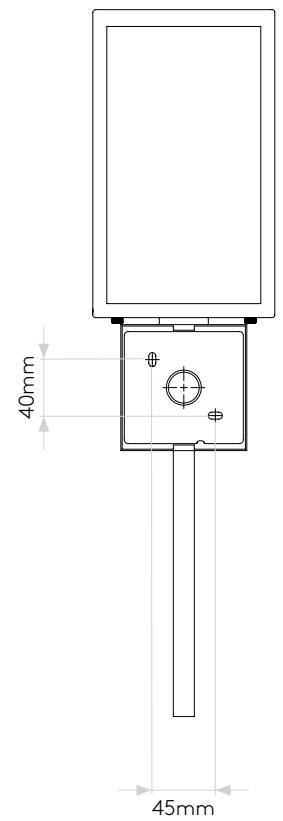

Please note that some dimensions may vary slightly due to manufacturing tolerances, this includes cable entry and fixing holes

Veuillez noter que certaines dimensions peuvent varier légèrement en raison des tolérances de fabrication, y compris l'entrée de câble et les trous de fixation.

Bitte beachten Sie, dass die Maße Fertigungstoleranzen unterliegen und daher in geringem Umfang von der angegebenen Größe abweichen können. Dies gilt auch für Kabeleingänge und Befestigungslöcher.

Si prega notare che possono esserci piccole variazioni in alcune dimensioni dovute alle tolleranze di produzione, queste includono l'ingresso del cavo e i fori di fissaggio.