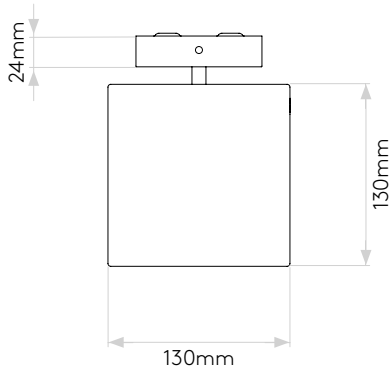

Please note that some dimensions may vary slightly due to manufacturing tolerances, this includes cable entry and fixing holes

Veuillez noter que certaines dimensions peuvent varier légèrement en raison des tolérances de fabrication, y compris l'entrée de câble et les trous de fixation.

Bitte beachten Sie, dass die Maße Fertigungstoleranzen unterliegen und daher in geringem Umfang von der angegebenen Größe abweichen können. Dies gilt auch für Kabeleingänge und Befestigungslöcher.

Si prega notare che possono esserci piccole variazioni in alcune dimensioni dovute alle tolleranze di produzione, queste includono l'ingresso del cavo e i fori di fissaggio.