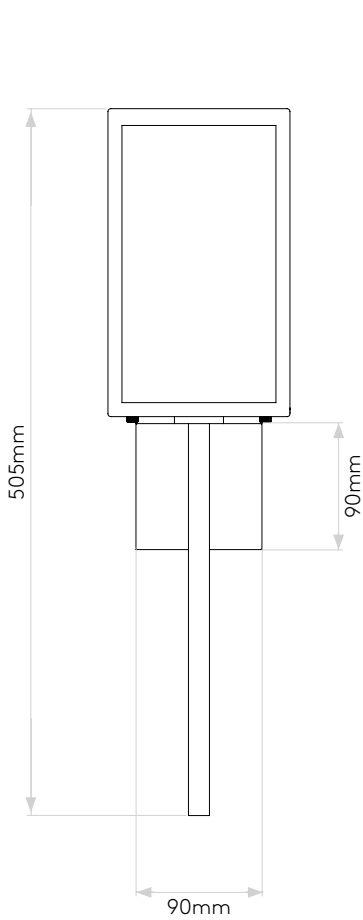

Coach 130

astro

General

| | |
|---------------------------|------------------------|
| Location: | Exterior |
| Class: | CE (Class I) |
| Ip Rating: | IP44 |
| Bathroom Zone: | Zone 2, 3 |
| Driver Required: | No |
| Installation Orientation: | Wall Mount - Vertical |
| Main Material: | Metal - Mild Steel |
| Dimensions (mm): | H: 505 W: 130 D: 164.5 |
| Cut Out Hole : | - |
| Recess Depth (mm): | - |
| Fire Rating: | - |
| Cable Length (mm): | - |
| Gross Weight (kg): | 2.5 |

Lamp

| | |
|--------------------------------|----------------|
| Light Source: | E27/ES |
| Wattage: | 60W MAX |
| Lamp Included: | No |
| Maximum Lamp Length (mm): | 170 |
| Luminous Flux (lm): | - |
| Colour Temp (K): | Lamp Dependent |
| CRI (Ra): | Lamp Dependent |
| Macadam Ellipse: | Lamp Dependent |
| Tilt Adjustable Angle (°): | - |
| Rotation Adjustable Angle (°): | - |
| Lifetime (hrs): | Lamp Dependent |
| Beam Angle (°): | Lamp Dependent |

Please note that some dimensions may vary slightly due to manufacturing tolerances, this includes cable entry and fixing holes

Veuillez noter que certaines dimensions peuvent varier légèrement en raison des tolérances de fabrication, y compris l'entrée de câble et les trous de fixation.