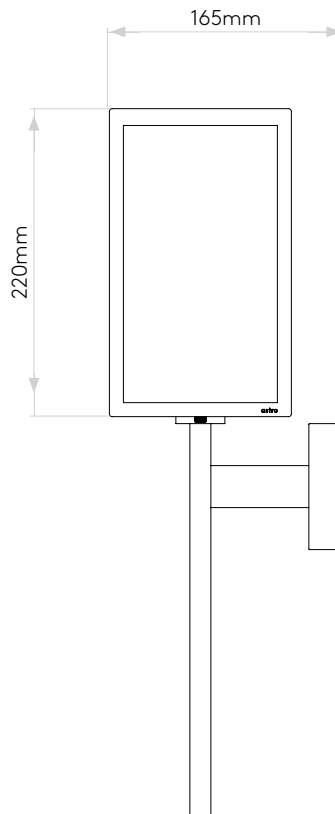

Please note that some dimensions may vary slightly due to manufacturing tolerances, this includes cable entry and fixing holes

Veuillez noter que certaines dimensions peuvent varier légèrement en raison des tolérances de fabrication, y compris l'entrée de câble et les trous de fixation.

Bitte beachten Sie, dass die Maße Fertigungstoleranzen unterliegen und daher in geringem Umfang von der angegebenen Größe abweichen können. Dies gilt auch für Kabeleingänge und Befestigungslöcher.

Si prega notare che possono esserci piccole variazioni in alcune dimensioni dovute alle tolleranze di produzione, queste includono l'ingresso del cavo e i fori di fissaggio.